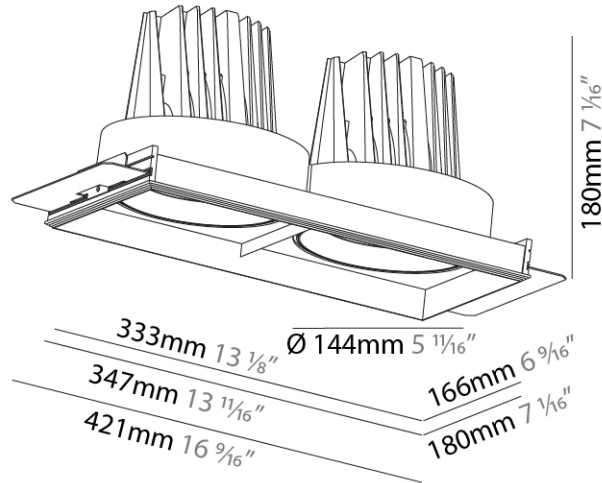

PHYSICAL

Shape: Rectangle
Diameter (mm): 144
Diameter (in): 5 11/16
Length (mm): 347
Length (in): 13 11/16
Width (mm): 166
Width (in): 6 9/16
Height (mm): 180
Height (in): 7 1/16
Ceiling Thickness (mm): 10 / 12.5 / 15 / 25
Ceiling Thickness (in): 3/8 or 1/2 or 9/16 or 1
Min. Recessing Depth (mm): 200
Min. Recessing Depth (in): 7 7/8
Light Distribution: Downlight
Weight (kg): 3.944
Weight (lbs): 8.70
Fixture Finish: SSR / BKV / CWI / CRY / HAB / UFT / ITA / RUA / FTG / MYG / LOD / PUS / FRO / FUP / KIA / POP / BLS / SPG / MEY / GOH / GUM / CHC / COM / ABZ / JAG / OBR / MOS / ROR
Fixture Material: Aluminum Die Cast
Cut-out Measurements: 350mm / 13 3/4" x 185mm / 7 5/16"
Upon Request: Unique Ceiling Thickness

ELECTRICAL

Lamp Type: LED (Zhaga Standard)
Input Wattage (W): 46.3
Total Output Wattage (W): 42
Dimming: Tri-Mode (Non-Dimming and Phase Dimming (120Vac only) and 0-10V Dimming)
Driver Included: Yes
Driver Location: Recessed Housing
Driver Type: Constant Current - Universal
Driver Class: Class 2
Housing: See components
Input Voltage (V): 120 - 277
Constant Current (MA): 700

LED

Number of LEDs: 2
Color Temperature (°K): 2700 / 3000 / 3500 / 4000
Max. Delivered Lumen (lm): 2870 / 2980 / 3136 / 3200
Nominal Lumen (lm): 3330lm
CRI: >90 CRI
Lamp Life (hrs): 50000
Upon Request: Special Color Temperature RGB-W Tunable White Special LED

OPTICAL

Reflector²: 8
Adjustability: Rotational 355°; Tilt 30°
Upon Request: Special Beam Angles

Zaneen Inc. © 2024, 1900 W. 10th St., Suite 3382, F 416-247-9319, www.zaneen.com

Available for international specifications by adding "INT" at the end of the existing Model #. For assistance on 'custom' specifications, contact zteam@zaneen.com. In a constant effort to supply the best product, we reserve the right to change specifications or materials without notice. The most recent specification sheets are found at zaneen.com

IP rating: IP44